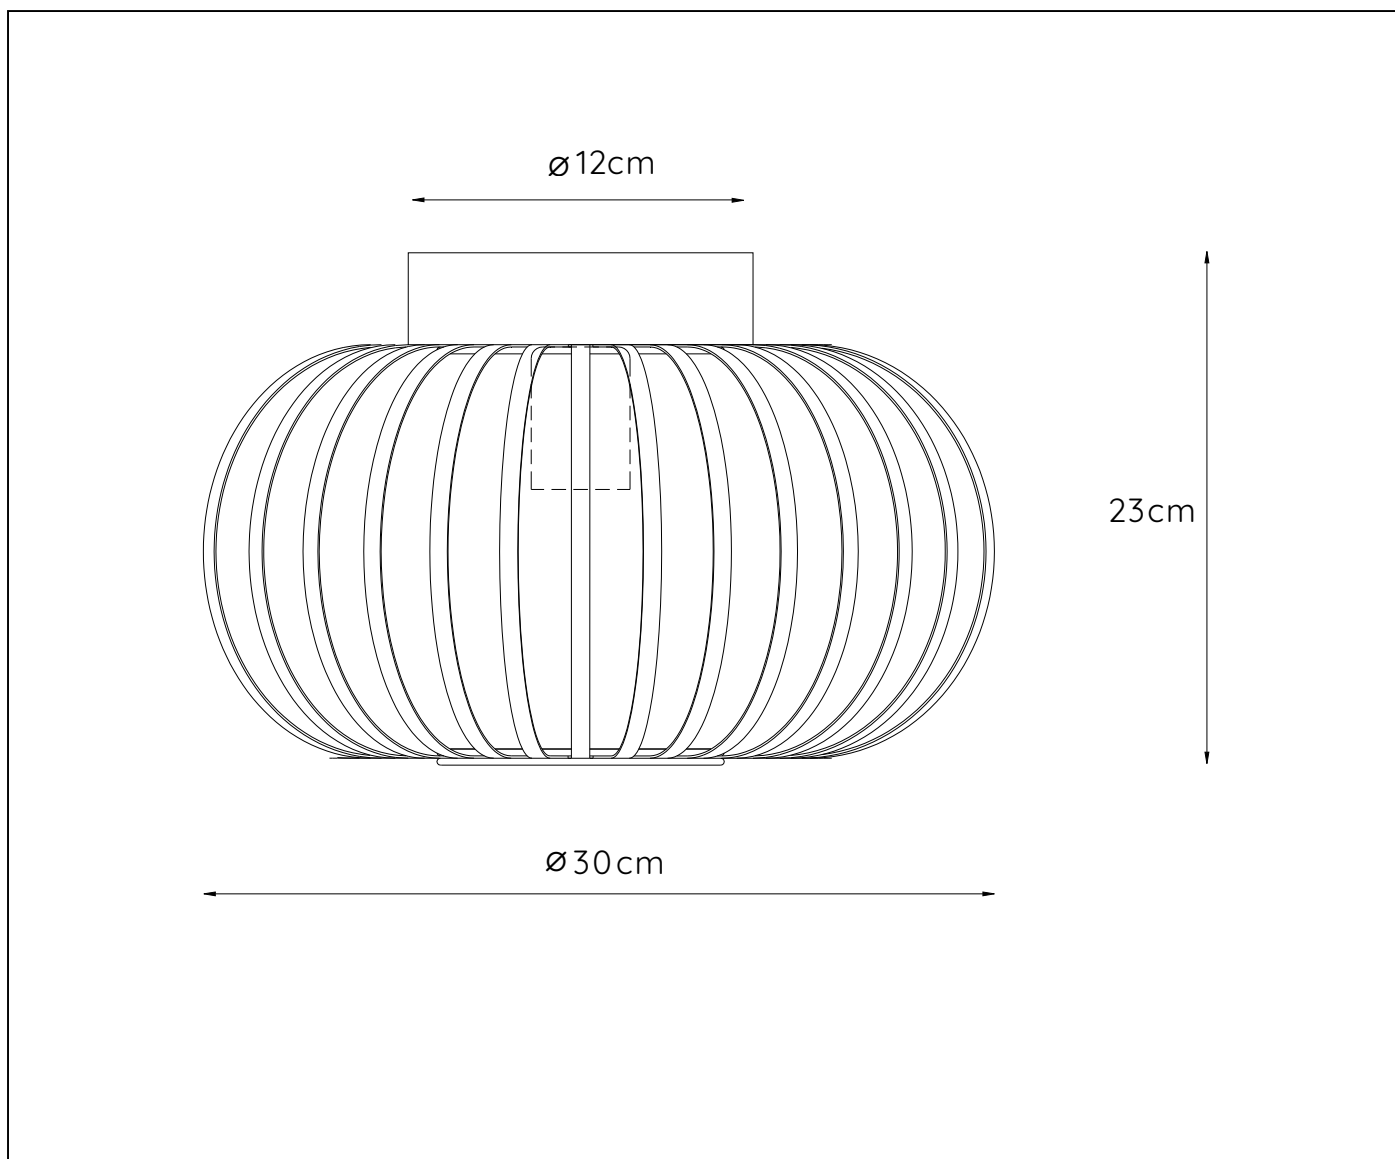

**RECOMMENDED LUCIDE
LIGHT SOURCE**

49042/05/62
Light source dimmable : Yes
Light source incl. : No

General

Dimensions LxWxH : 30cm x 30cm x 23 cm
Height minimum : 23cm
Height maximum : 23 cm
Dimensions shade LxWxH : 30cm x 30cm x 19 cm
Main material : Metal
Ceiling rose material : Metal
Color :Pink
Style : Modern
Shape : Oval
Weight : 1.55 kg
Warranty : 2 years

Product specifications

Dimmable : Yes
Light direction : Around (Diffuse)
Adjustable in height : No
Directional : Not Directional
Cable : No
Cable length : -
Sensor : Without Sensor
Control : Light Switch Control
IP-Class : 20
Electric class : 1
Light source including ? : No
Lamp socket : E27
Light source number : 1
Power requirements : 220-240V~50Hz
Bulb type & maximum wattage : E27- max.40W

For more specifications of this product please visit

www.lucide.com

MERLINA

Itemnumber : 78193/30/66

EAN code : 5411212782557

For more specifications, dimensions please visit

www.lucide.com

LUCIDE