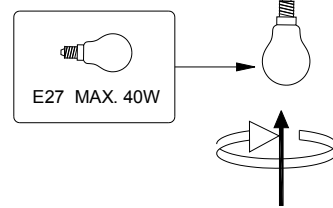

LUCIDE

INSTALLATION DRAWING SPECIFICATION

1

2