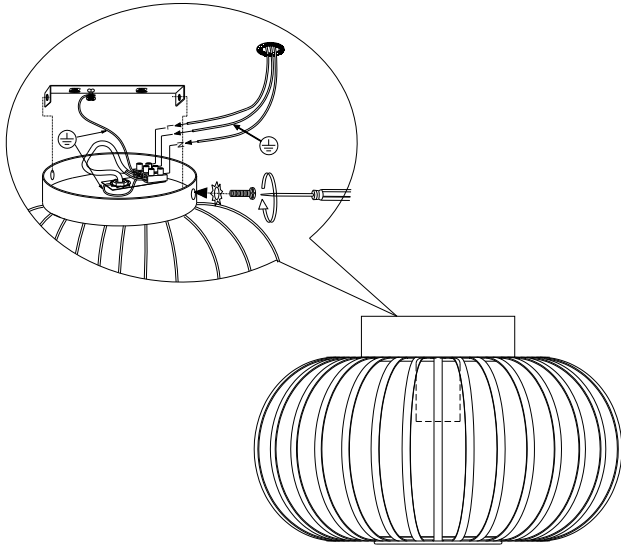

**RECOMMENDED LUCIDE
LIGHT SOURCE**

49042/05/62
Light source dimmable : Yes
Light source incl. : No

General

Dimensions LxWxH : 30cm x 30cm x 23 cm
Height minimum : 23cm
Height maximum : 23 cm
Dimensions shade LxWxH : 30cm x 30cm x 19 cm
Main material : Metal
Ceiling rose material : Metal
Color :Pink
Style : Modern
Shape : Oval
Weight : 1.55 kg
Warranty : 2 years

Product specifications

Dimmable : Yes
Light direction : Around (Diffuse)
Adjustable in height : No
Directional : Not Directional
Cable : No
Cable length : -
Sensor : Without Sensor
Control : Light Switch Control
IP-Class : 20
Electric class : 1
Light source including ? : No
Lamp socket : E27
Light source number : 1
Power requirements : 220-240V~50Hz
Bulb type & maximum wattage : E27- max.40W

For more specifications of this product please visit

www.lucide.com

MERLINA

Itemnumber : 78193/30/66

EAN code : 5411212782557

For more specifications, dimensions please visit

www.lucide.com

LUCIDE

INSTALLATION DRAWING SPECIFICATION

1

2