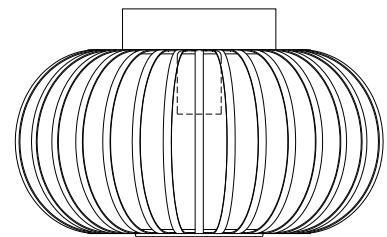

LUCIDE

INSTALLATION DRAWING SPECIFICATION

1

2